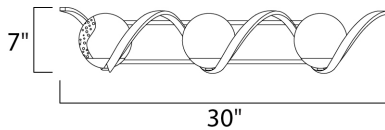

PRODUCT DESCRIPTION

Rectangular metal channel, finished in Black, is meticulously formed in a curl design to create a unique and dramatic design. Clear Seedy glass balls supported by cups of Polished Nickel are strategically positioned to balance out the design.

MEASUREMENTS

DIMENSION : 30" W x 7" H x 8" Ext
 BACK PLATE : 4" W x 20.47" H x 2" HCO
 HANGING WEIGHT : 10.6 lb

LAMPING

INPUT VOLTAGE : 120V
 BULB : 3 x 40W Incandescent E12 Candelabra , 120W Total
 BULB INCLUDED : (Not Included)
 DIMMABLE : Yes